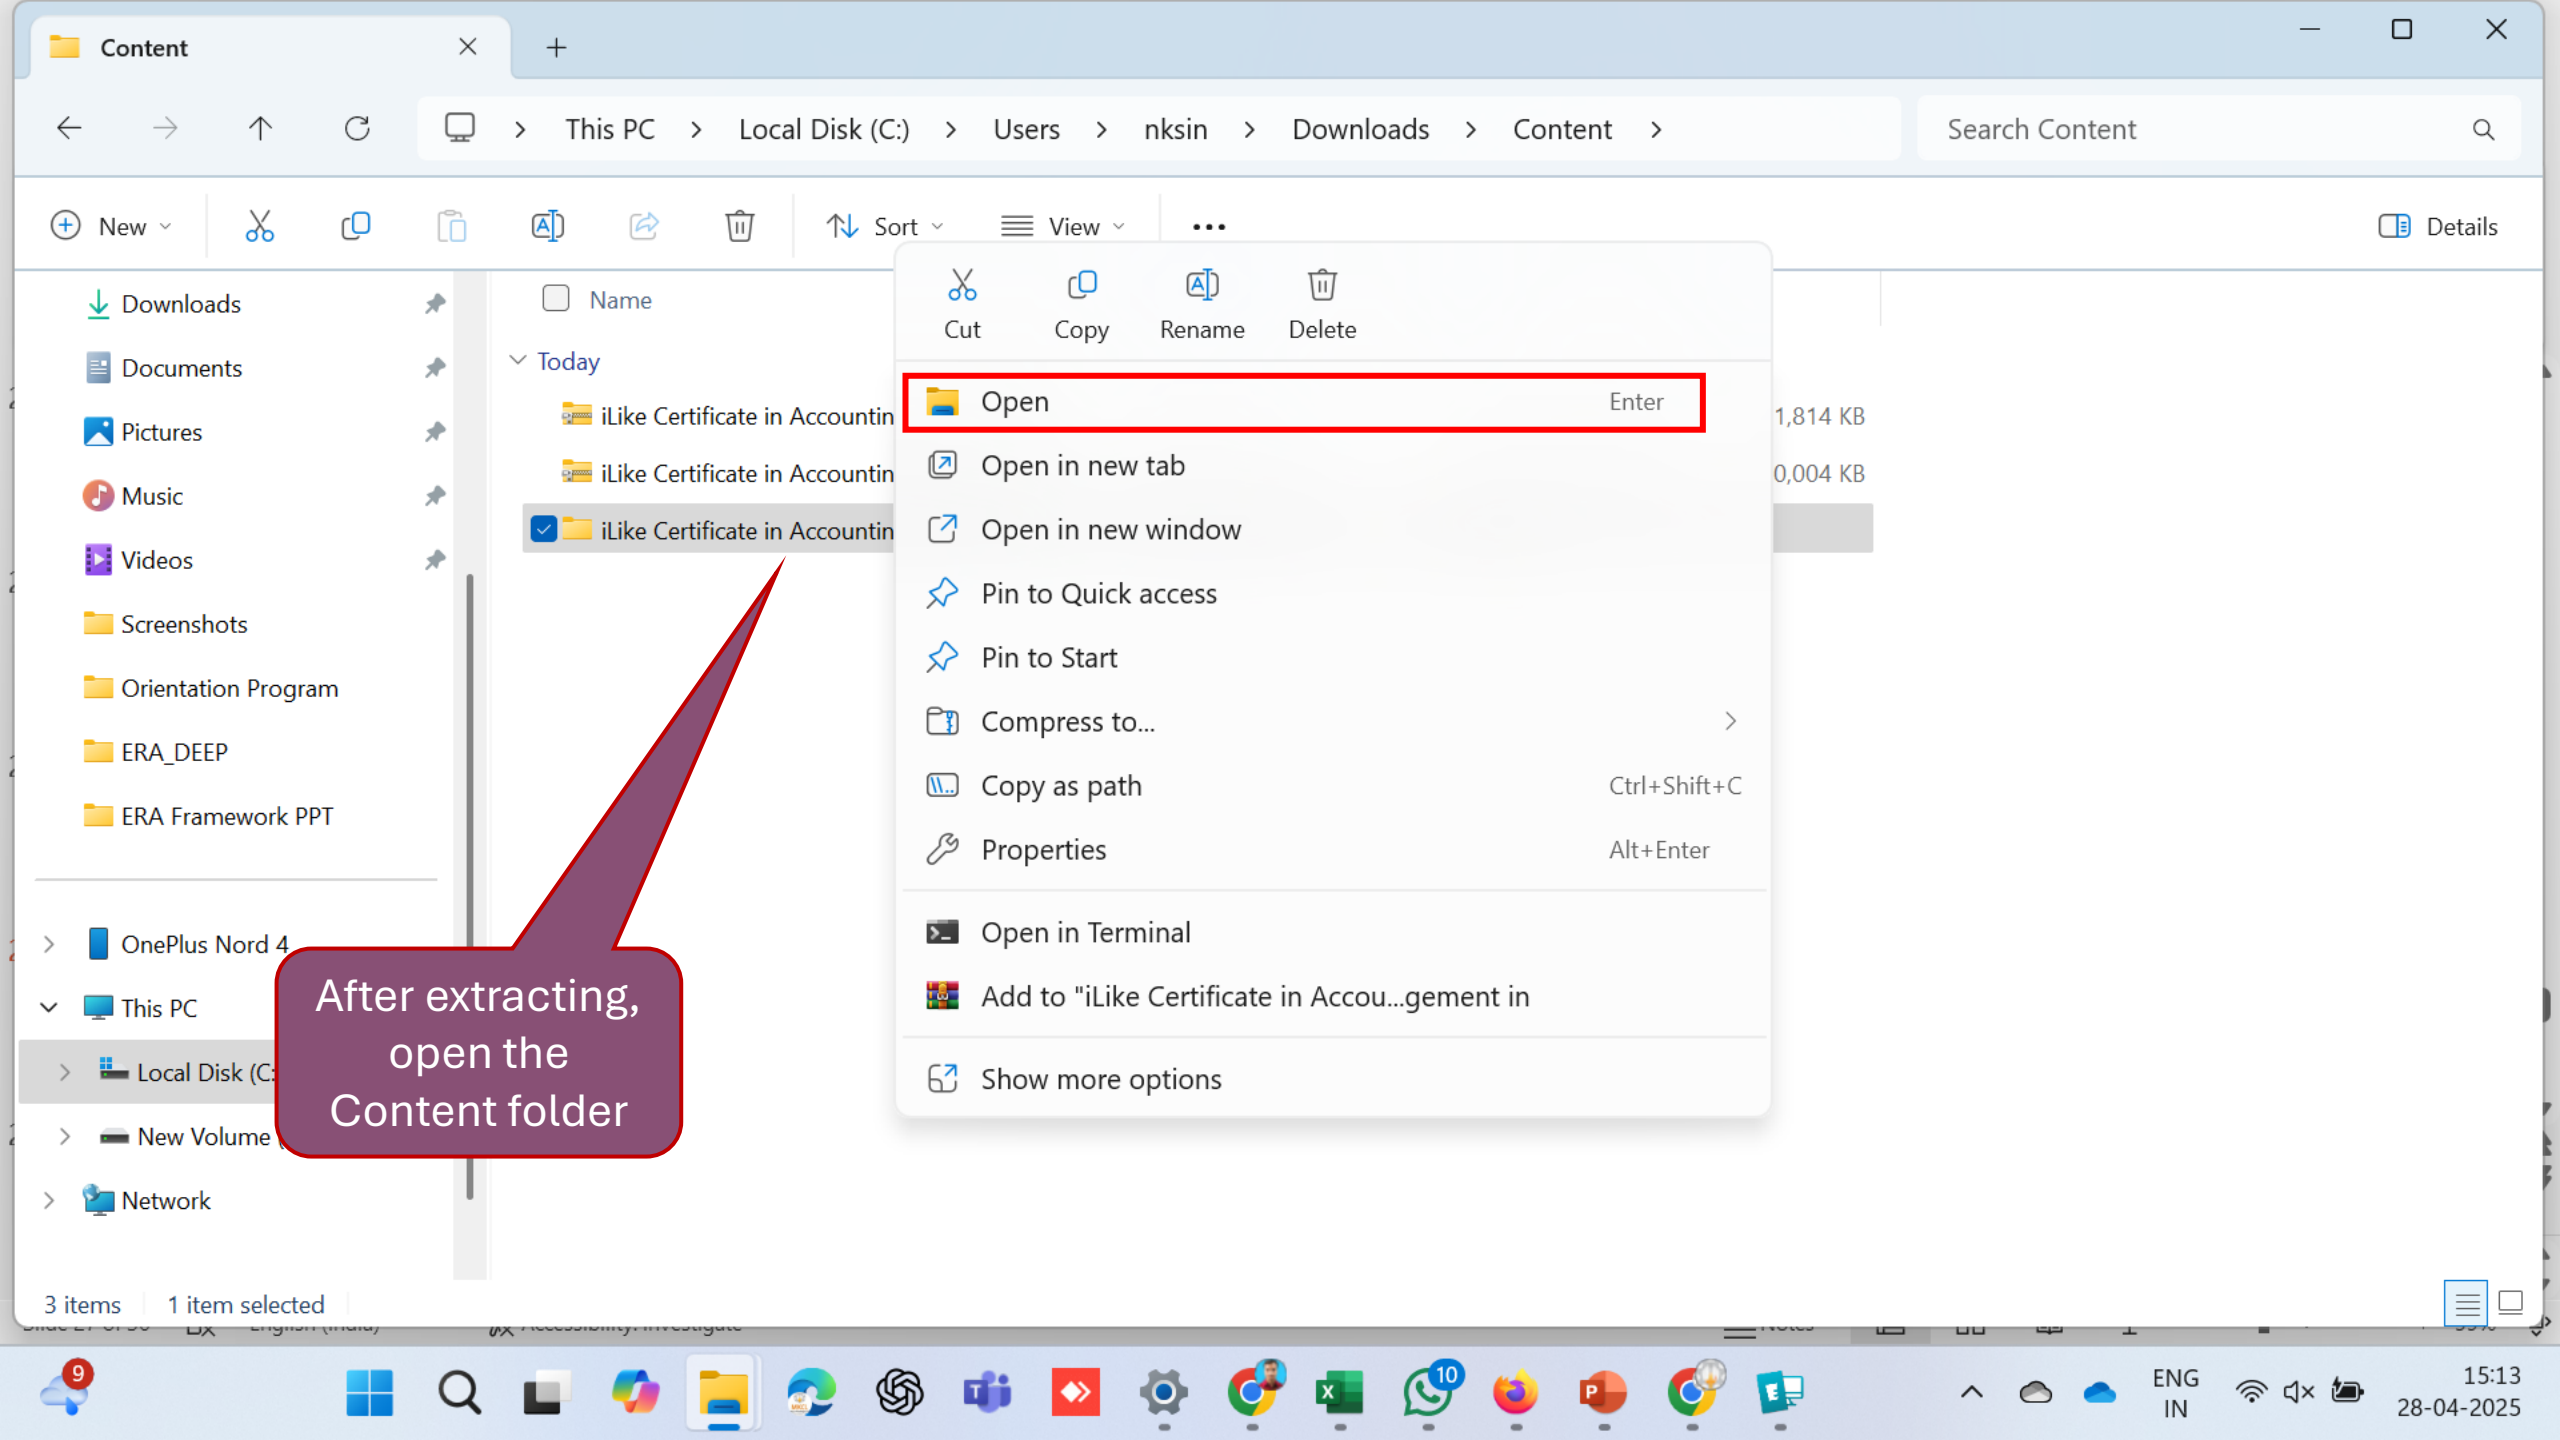

iLike Certificate in Account...ent in Tally_Content (1).zip
extracting
21 48%

Elapsed time 00:00:09
Time left 00:01:03

Processed 13%

Background Pause
Cancel Mode... Help

Content is
Extracting

Taskbar: Windows Start, Search, Task View, File Explorer, Edge, Teams, OneDrive, Settings, Chrome, Excel, WhatsApp, Firefox, PowerPoint, Edge, Task View, System Tray (Network, Volume, Power, Date/Time: 15:06 28-04-2025)