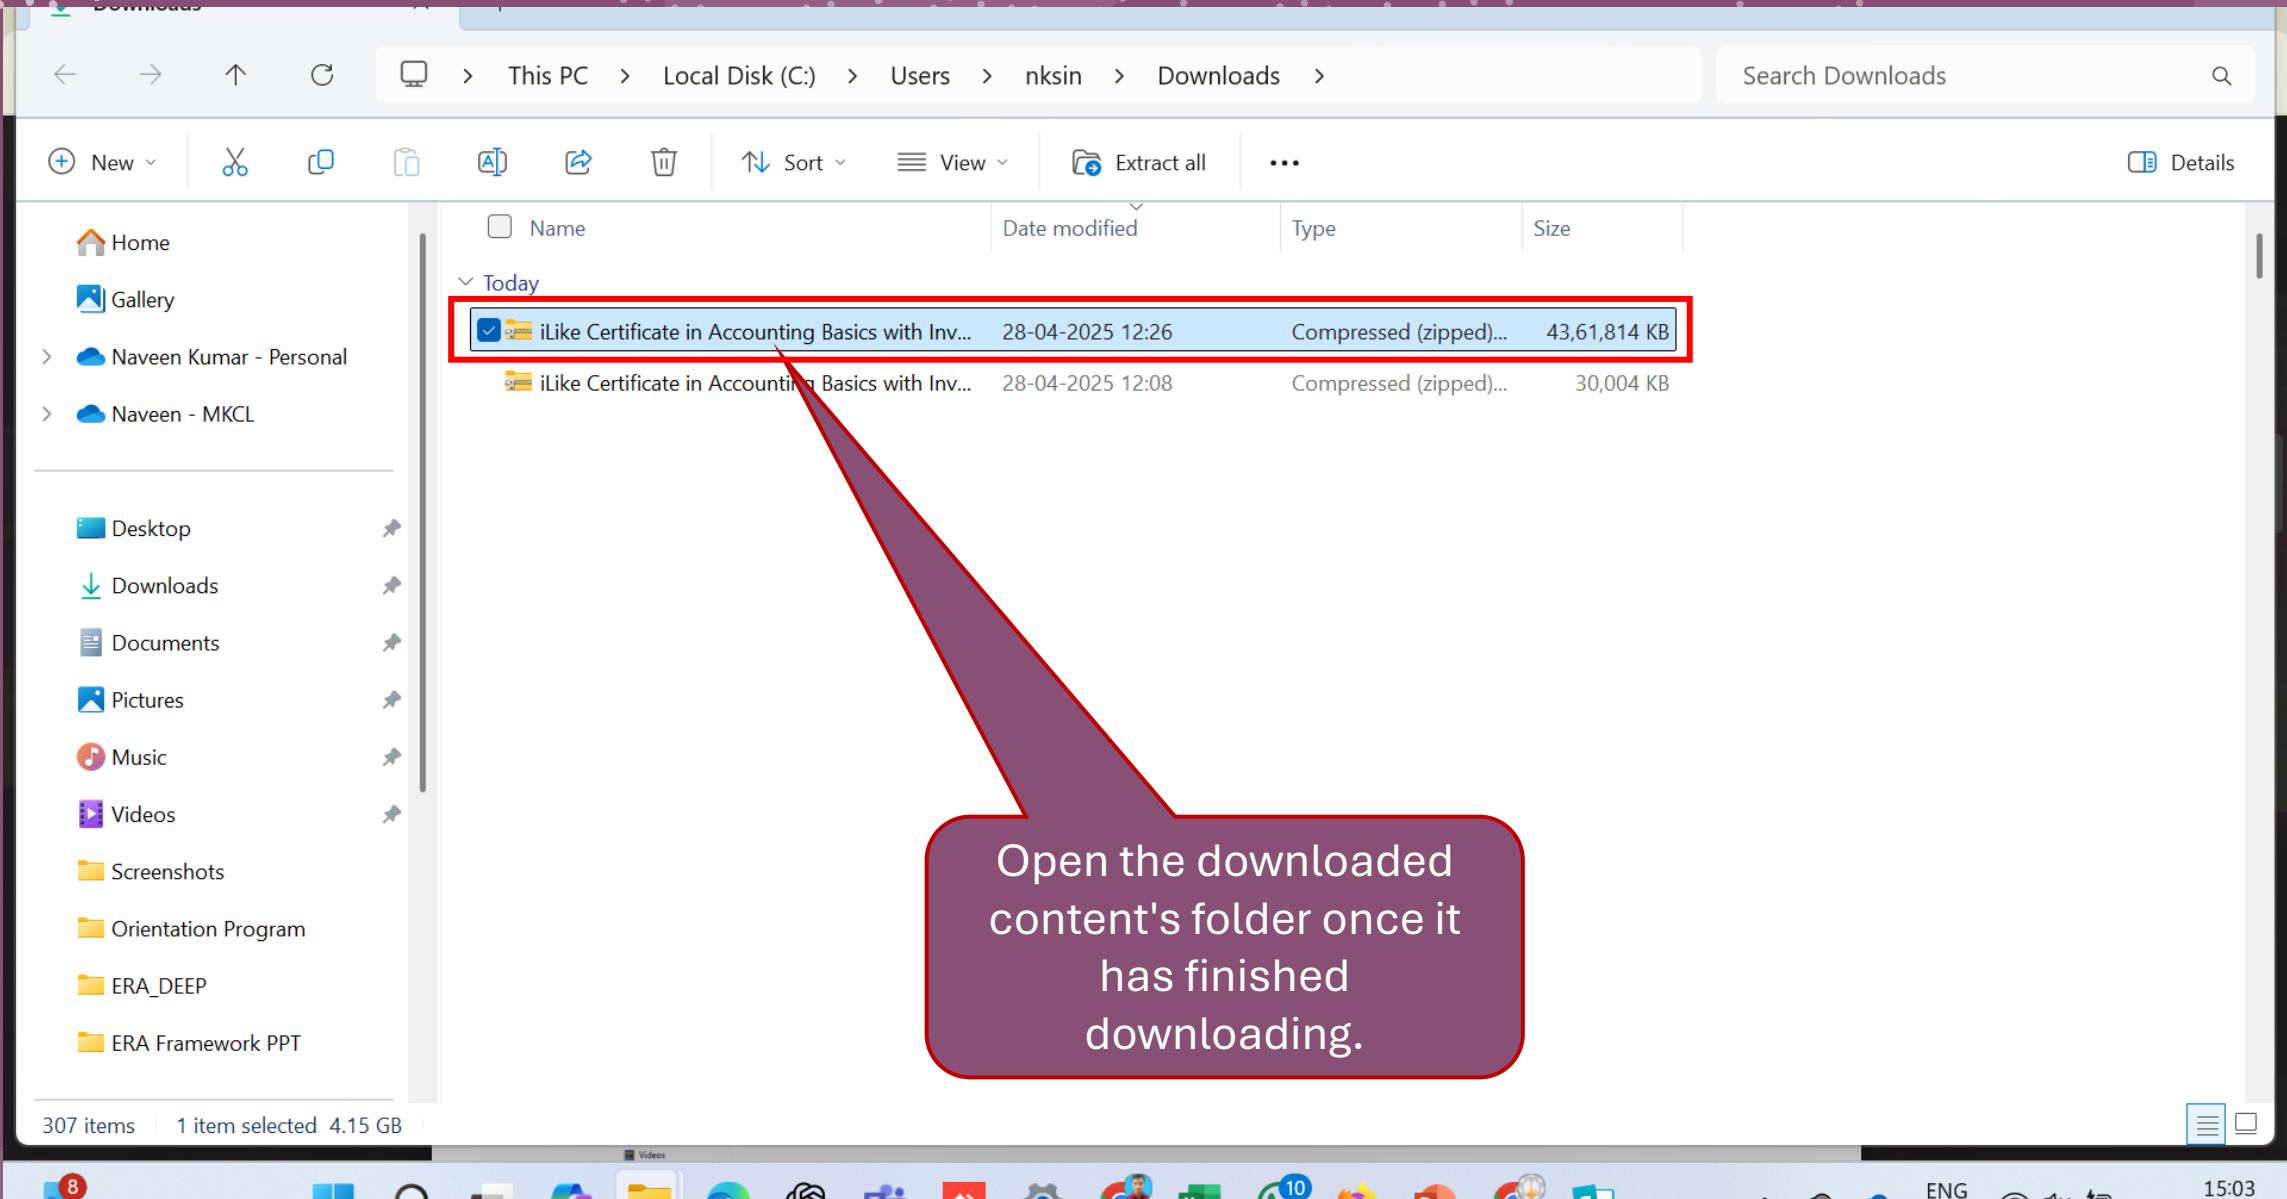

Full download history

Open the downloaded content's folder once it has finished downloading.

Right-click on the downloaded Zip file

Then extract the folder to the required destination

Extract to "iLike Certificate in A...anagement i"