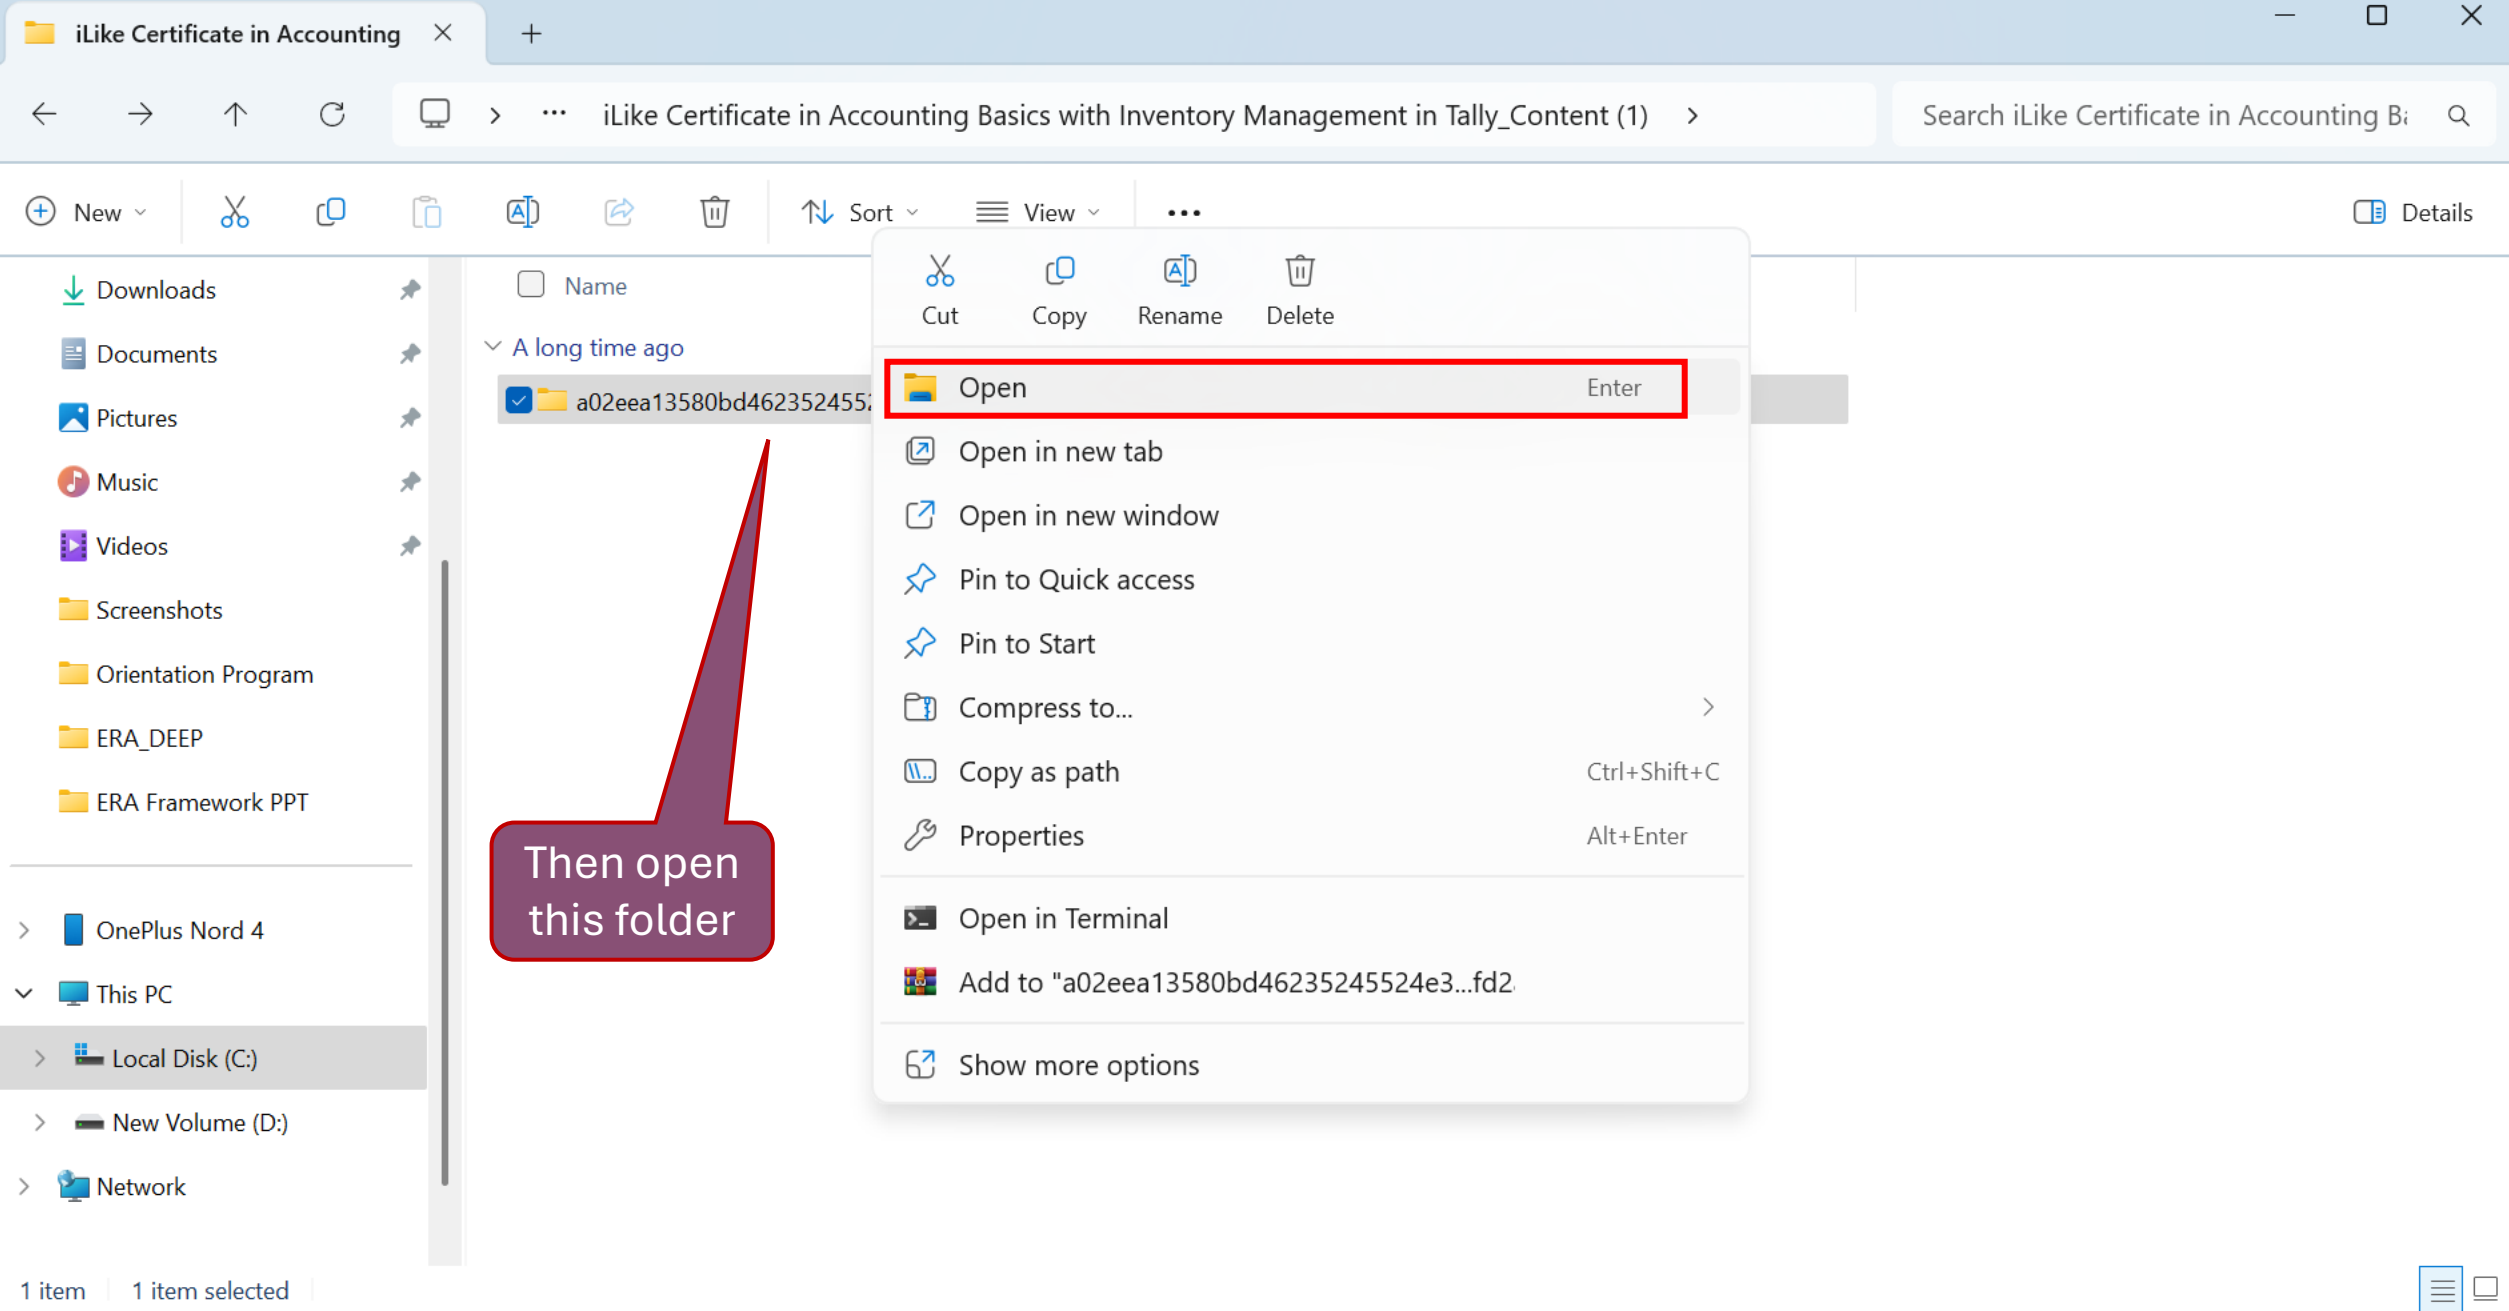

Then open this folder

- Cut
- Copy
- Rename
- Delete
- **Open** Enter
- Open in new tab
- Open in new window
- Pin to Quick access
- Pin to Start
- Compress to... >
- Copy as path Ctrl+Shift+C
- Properties Alt+Enter
- Open in Terminal
- Add to "a02eea13580bd46235245524e3...fd2"
- Show more options

- Downloads
- Documents
- Pictures
- Music
- Videos
- Screenshots
- Orientation Program
- ERA_DEEP
- ERA Framework PPT
- OnePlus Nord 4
- This PC
  - Local Disk (C:)
  - New Volume (D:)
  - Network

Name	Date modified	Type	Size
A long time ago			
0c	23-07-2024 12:38	File folder	
09	23-07-2024 12:38	File folder	
f6	23-07-2024 12:38	File folder	
61	23-07-2024 12:38	File folder	
69	23-07-2024 12:38	File folder	
92	23-07-2024 12:38	File folder	
ba	23-07-2024 12:38	File folder	
e6	23-07-2024 12:38	File folder	
0a	23-07-2024 12:38	File folder	
17	23-07-2024 12:38	File folder	
24	23-07-2024 12:38	File folder	
45	23-07-2024 12:38	File folder	
90	23-07-2024 12:38	File folder	
a4	23-07-2024 12:38	File folder	
ec	23-07-2024 12:38	File folder	
n5	23-07-2024 12:38	File folder	

Here you can see the number of content files from the extracted.