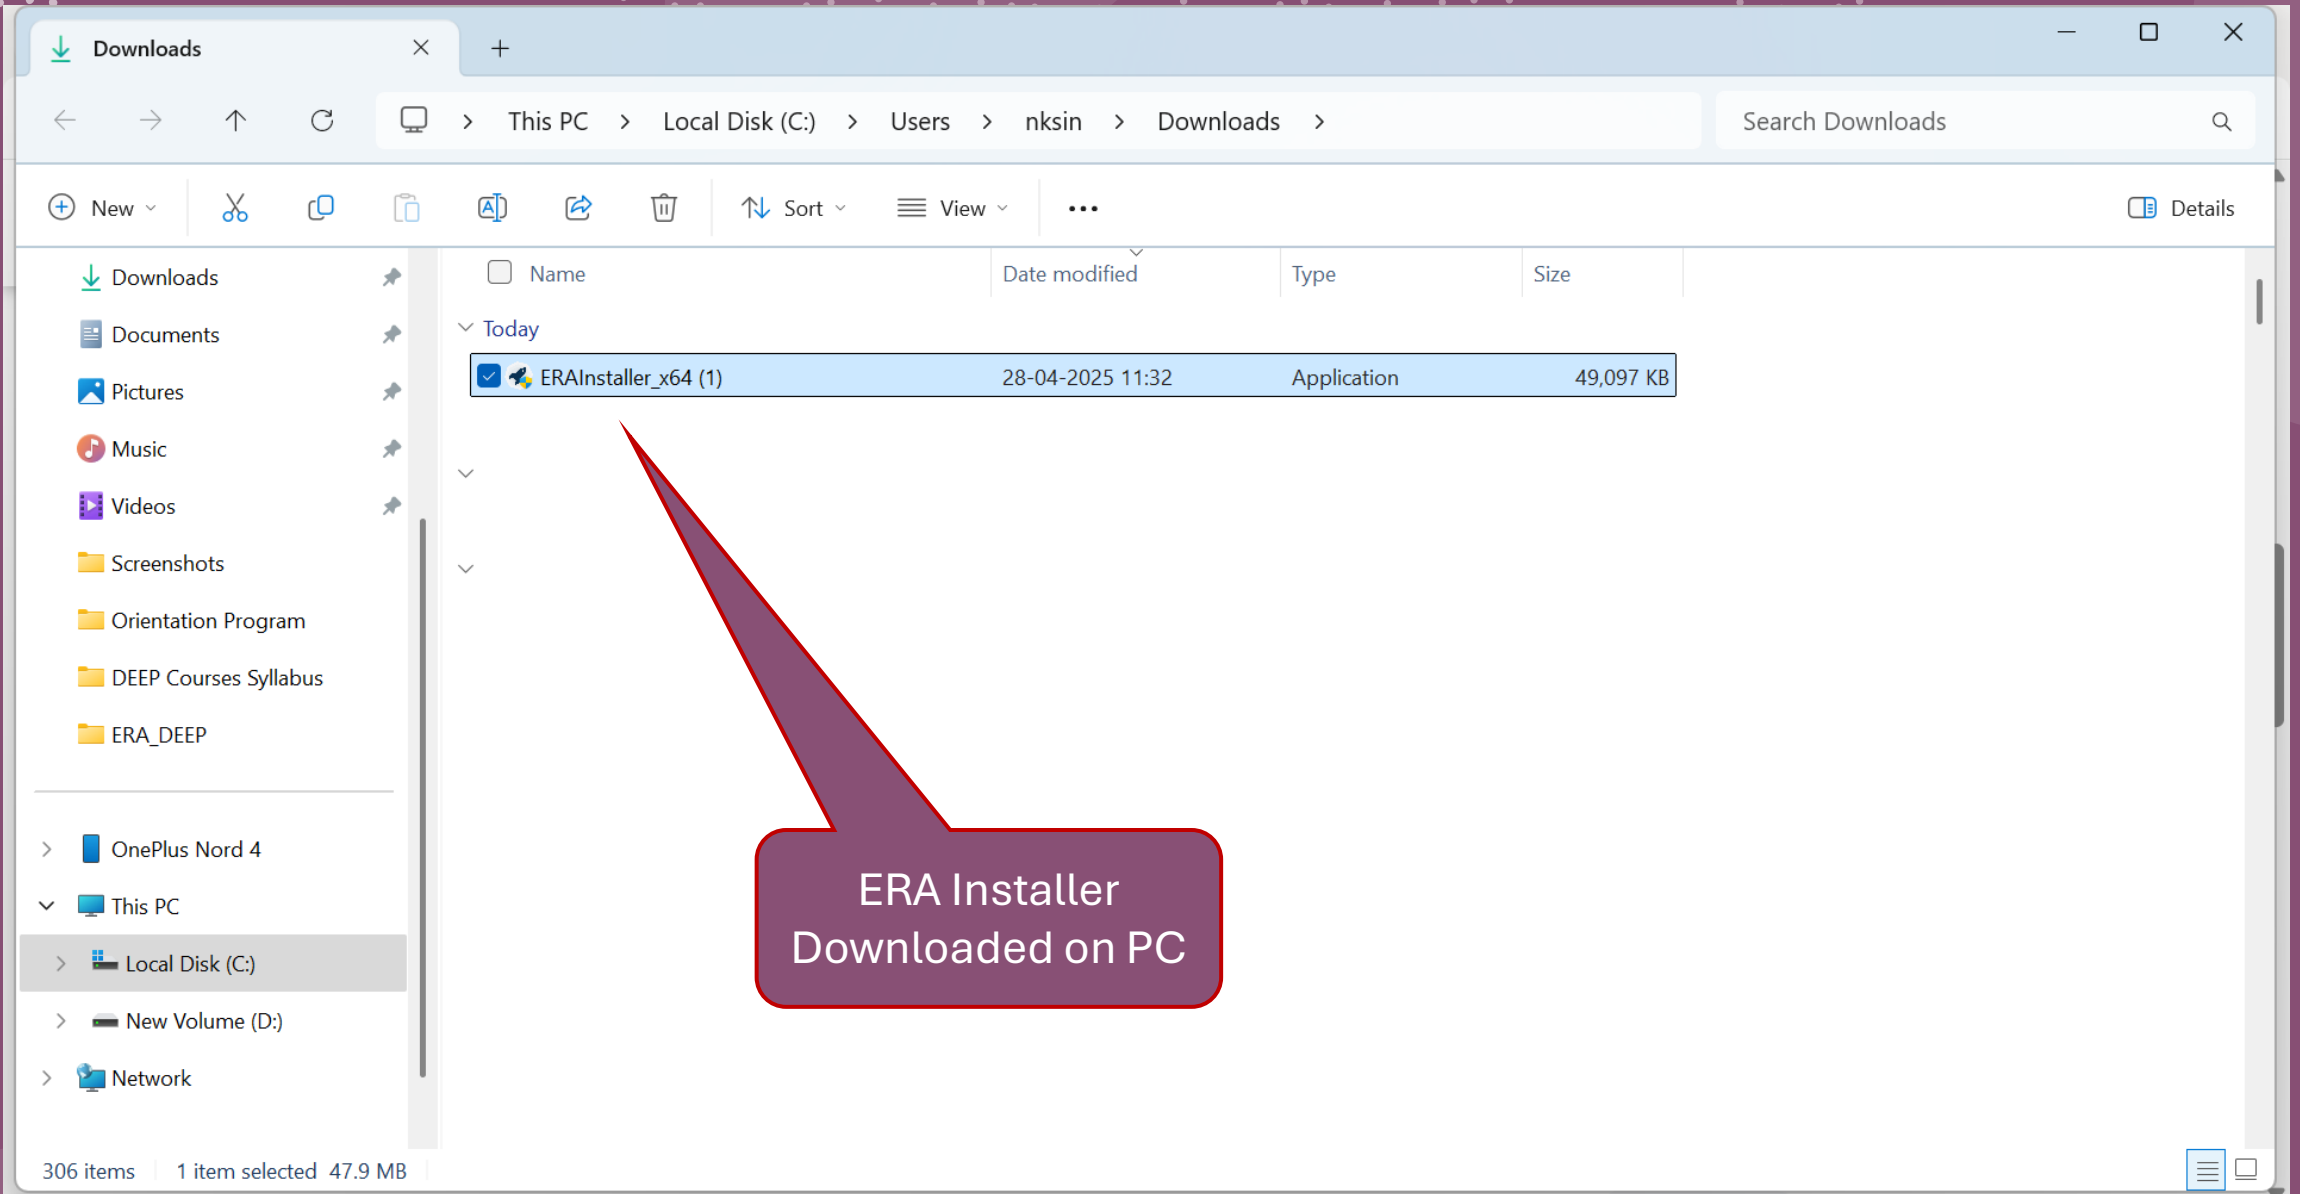

**Recent download history** ✕

 ERAInstaller\_x64 (1).exe  
↓ 44.5/47.9 MB • 1 second left

---

Full download history 📄

# ERA Installer v.23.08.02

You can use the ERA Installer application to install ERA on the center's server.

 Download for (x32-bit)  
Windows 7, 8, 10

 Download for (x64-bit)  
Windows 7, 8, 10

The image shows a Windows File Explorer window with the address bar set to 'This PC > Local Disk (C:) > Users > nksin > Downloads'. The left sidebar shows the 'Downloads' folder selected. The main pane displays a list of files, with 'ERA' selected. A context menu is open over the 'ERA' file, and the 'Run as administrator' option is highlighted with a red rectangular box. A callout bubble with a red border and white text points to this option, containing the instruction: 'Right-click on ERA Installer, then click on "Run as administrator"'. The taskbar at the bottom shows various application icons, including the Start button, Search, File Explorer, and several other programs. The system tray on the right shows the date and time as '28-04-2025 11:33'.